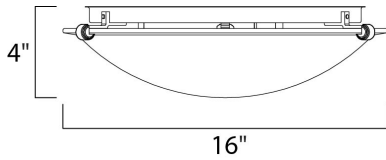

MEASUREMENTS

DIMENSION : 16." W x 4." H
 HANGING WEIGHT : 5.07 lb

LAMPING

INPUT VOLTAGE : 120V
 LUMENS : 2,700 Rated (0 Del.)
 BULB : 3 x 13W (INCLUDED), 39W Total
 CRI : 80+ CRI
 COLOR_TEMP : 2700K

FINISHES OPTION