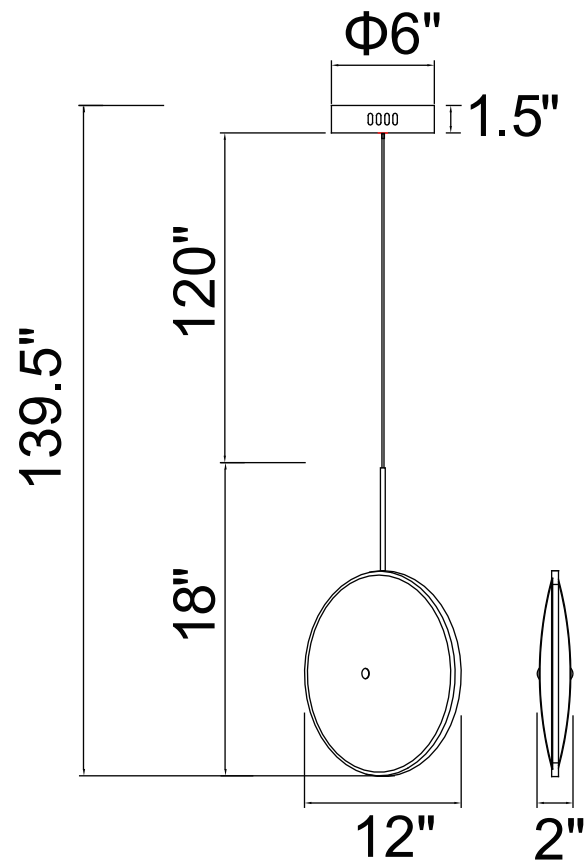

PROJECT: _____

FIXTURE TYPE: _____

LOCATION: _____

CONTACT/PHONE: _____

Item	1204P12-1-625
Collection	OVNI
Finish	Brass
Acrylic	Acrylic
Crystal	-----
Input	120V AC,60HZ,AC

Shade	-----
Length/Dia.	12"
Width/Ext.	6"
Height	18"
Maximum	139.5"
Lumens	364

Light Source	LED
Bulb Info.	7W
Included	-----
Dimmable	Yes
Color	3000K
Weight	