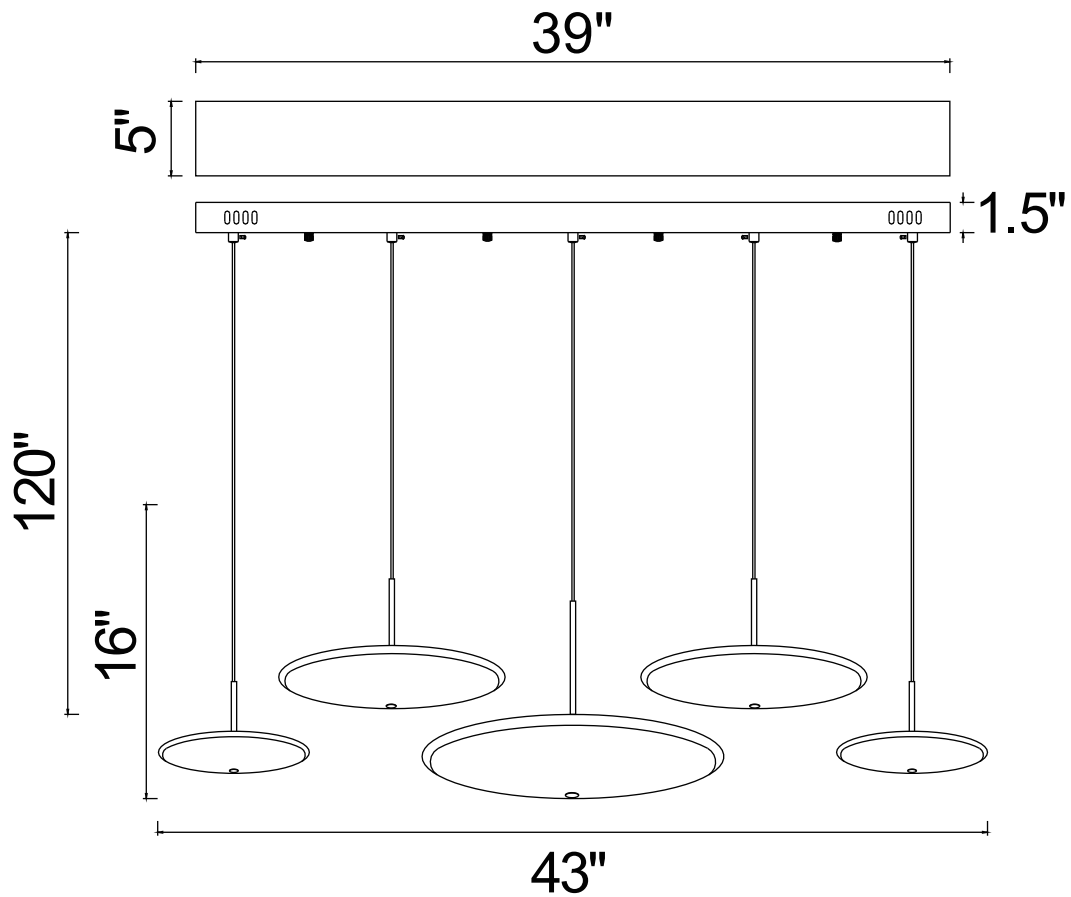

PROJECT: _____
 FIXTURE TYPE: _____
 LOCATION: _____
 CONTACT/PHONE: _____

Item	1204P43-5-625-A
Collection	OVNI
Finish	Brass
Acrylic	Acrylic
Crystal	-----
Input	120V AC,60HZ,AC

Shade	-----
Length/Dia.	43"
Width/Ext.	5"
Height	16"
Maximum	-----
Lumens	1664

Light Source	LED
Bulb Info.	32W
Included	-----
Dimmable	Yes
Color	3000K
Weight	