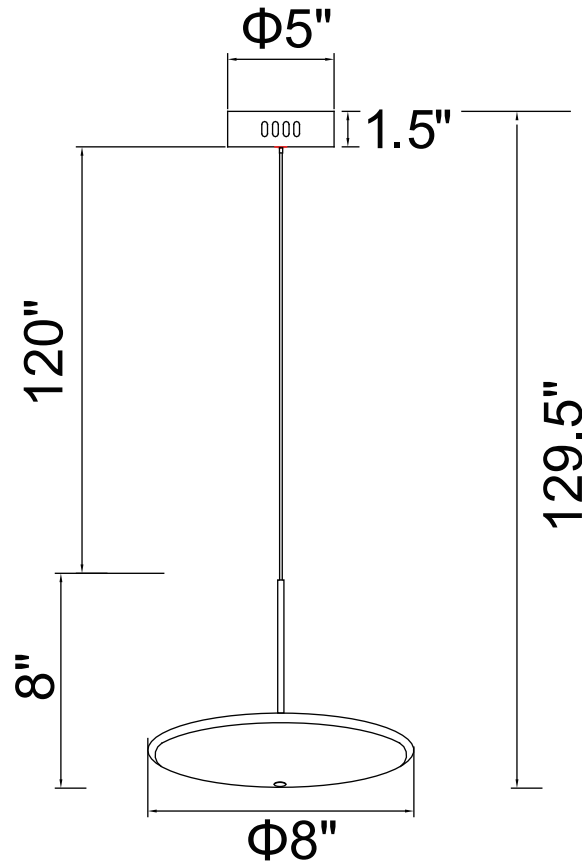

PROJECT: _____

FIXTURE TYPE: _____

LOCATION: _____

CONTACT/PHONE: _____

Item	1204P8-1-625-A
Collection	OVNI
Finish	Brass
Acrylic	Acrylic
Crystal	-----
Input	120V AC,60HZ,AC

Shade	-----
Length/Dia.	8"
Width/Ext.	8"
Height	8"
Maximum	129.5"
Lumens	208

Light Source	LED
Bulb Info.	4W
Included	-----
Dimmable	Yes
Color	3000K
Weight	