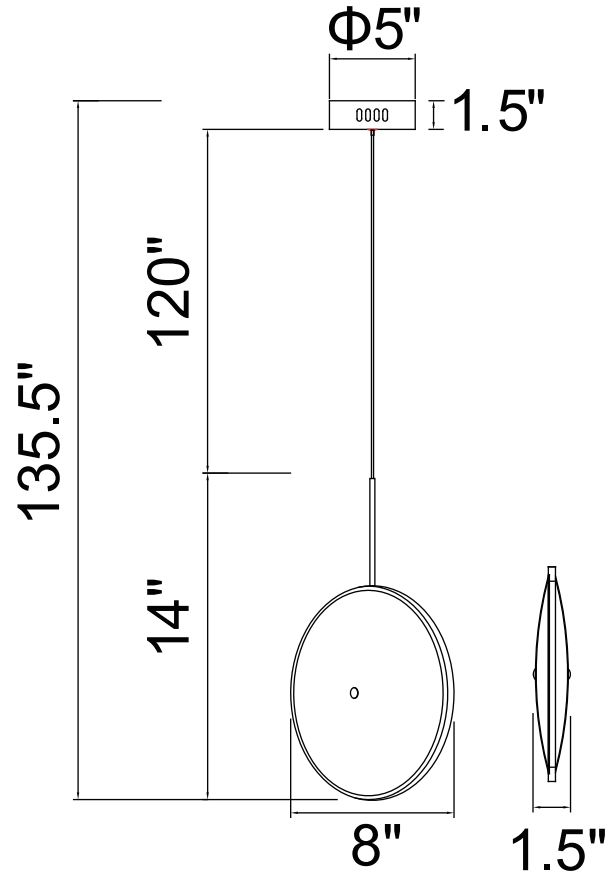

PROJECT: _____

FIXTURE TYPE: _____

LOCATION: _____

CONTACT/PHONE: _____

Item	1204P8-1-625
Collection	OVNI
Finish	Brass
Acrylic	Acrylic
Crystal	-----
Input	120V AC,60HZ,AC

Shade	-----
Length/Dia.	8"
Width/Ext.	14"
Height	5"
Maximum	135.5"
Lumens	208

Light Source	LED
Bulb Info.	4W
Included	-----
Dimmable	Yes
Color	3000K
Weight	