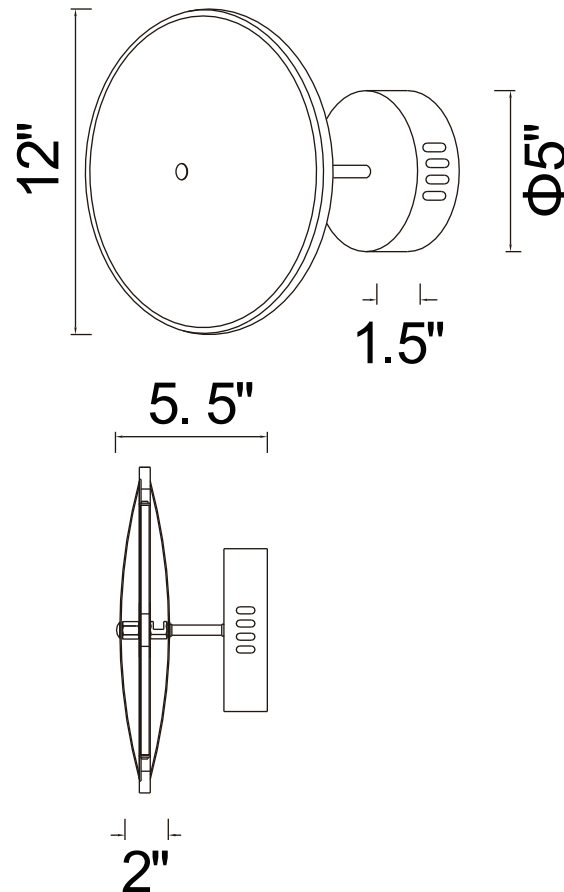

PROJECT: _____

FIXTURE TYPE: _____

LOCATION: _____

CONTACT/PHONE: _____

Item	1204W12-1-625
Collection	OVNI
Finish	Brass
Acrylic	Acrylic
Crystal	-----
Input	120V AC,60HZ,AC

Shade	-----
Length/Dia.	12"
Width/Ext.	5.5"
Height	12"
Maximum	12"
Lumens	364

Light Source	LED
Bulb Info.	7W
Included	-----
Dimmable	Yes
Color	3000K
Weight	