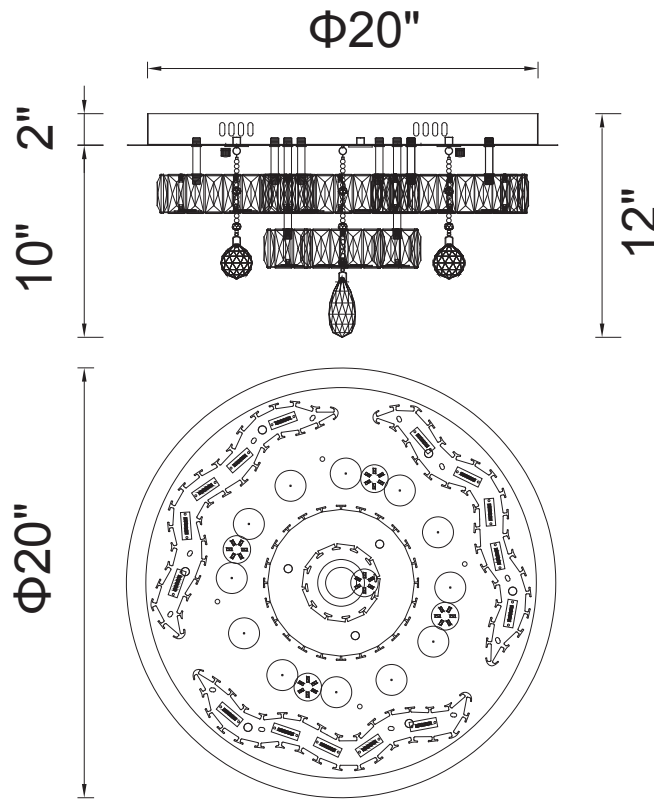

CWI LIGHTING

BRIGHTER LIVING. SIMPLIFIED.

PROJECT: _____

FIXTURE TYPE: _____

LOCATION: _____

CONTACT/PHONE: _____

Item	5643C20ST-R
Collection	COMET
Finish	Stainless Steel
Glass	-----
Crystal	Clear
Input	120V AC,60HZ,AC

Shade	-----
Length/Dia.	20"
Width/Ext.	-----
Height	12"
Maximum	-----
Lumens	2100

Light Source	LED
Bulb Info.	36W
Included	-----
Dimmable	No
Color	4000K
Weight	

CWILIGHTING
www.cwilighting.com
Info@cwilighting.com