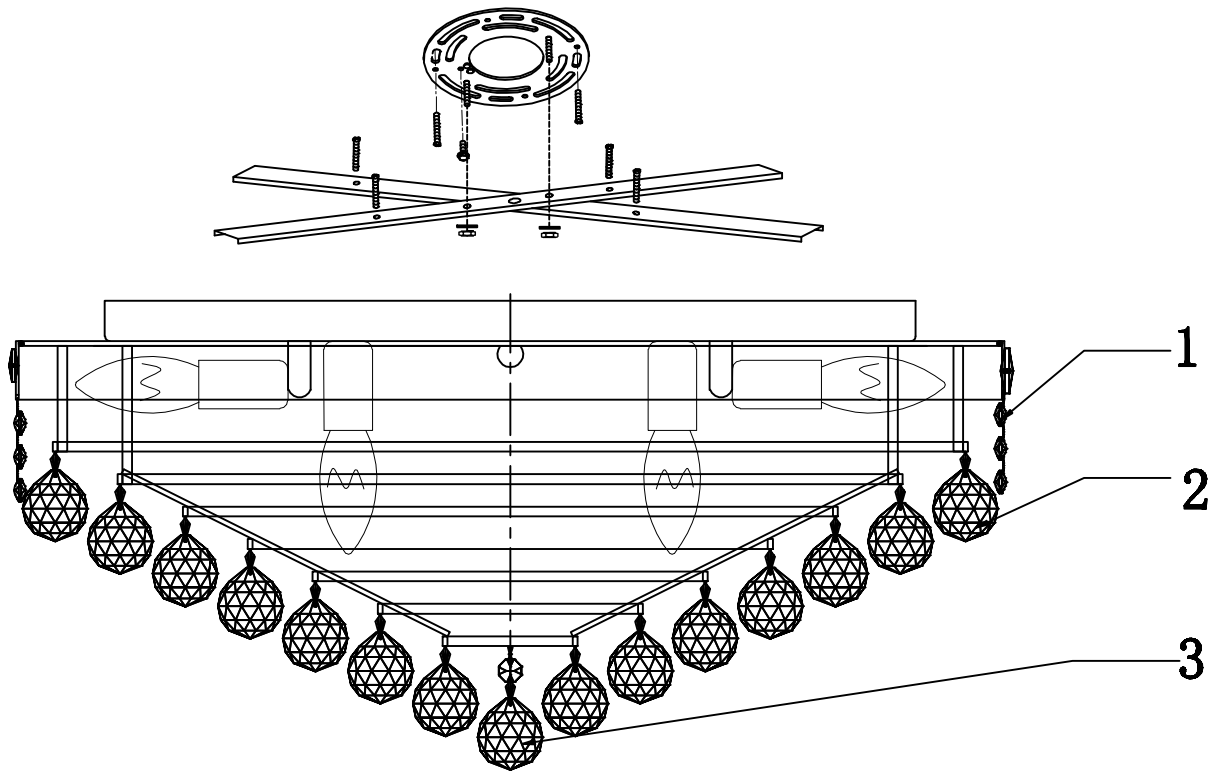

ASSEMBLE INSTRUCTION

8002C24

110V E12 BULB 12*40W

φ610*H290mm

1. PLEASE TAKE OFF THE PLASTIC SHEET FROM THE LAMP BODY.

2. PLEASE WEAR GLOVES WHEN YOU HANGING THE CRYSTAL.

3. ALL THE CRYSTAL BALL ARE 40#.

118PCS

168PCS

1PCS

NO.	1	2	3
Quantity	118	168	1