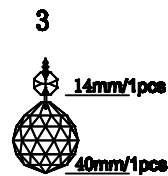

ASSEMBLE INSTRUCTION

8002C24

110V E12 BULB 12*40W

φ610*H290mm

1. PLEASE TAKE OFF THE PLASTIC SHEET FROM THE LAMP BODY.

2. PLEASE WEAR GLOVES WHEN YOU HANGING THE CRYSTAL.

3. ALL THE CRYSTAL BALL ARE 40#.

118PCS

168PCS

1PCS

NO.	1	2	3
Quantity	118	168	1