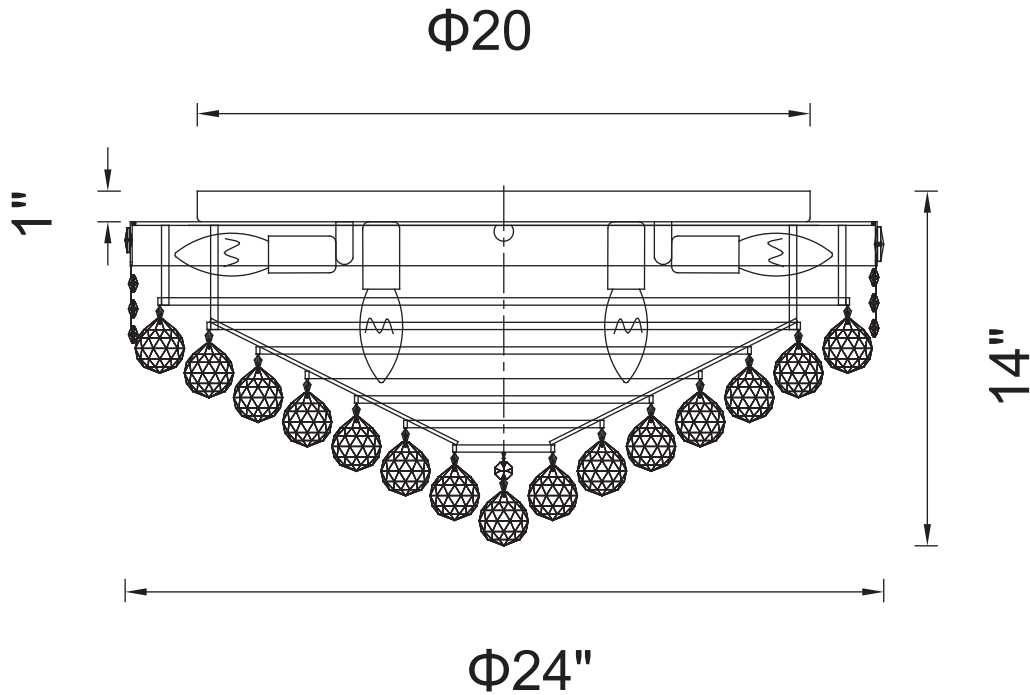

# CWI LIGHTING

BRIGHTER LIVING. SIMPLIFIED.

PROJECT: \_\_\_\_\_

FIXTURE TYPE: \_\_\_\_\_

LOCATION: \_\_\_\_\_

CONTACT/PHONE: \_\_\_\_\_

Item	8002C24C
Collection	LUMINOUS
Finish	Chrome
Glass	-----
Crystal	Clear
Input	120V AC,60HZ,AC

Shade	-----
Length/Dia.	24"
Width/Ext.	-----
Height	14"
Maximum	-----
Lumens	-----

Light Source	E12
Bulb Info.	12×60W
Included	-----
Dimmable	No
Color	-----
Weight	