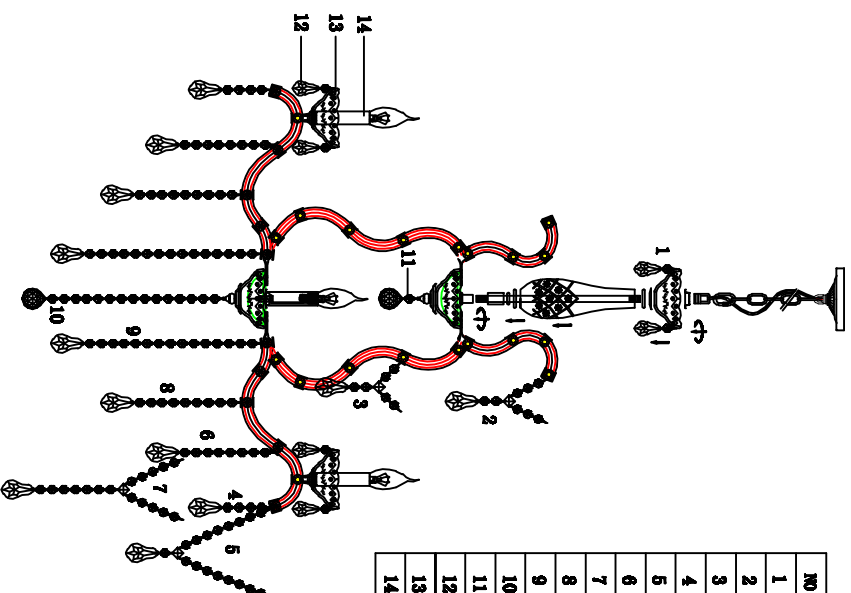

Trade Mark:  
CRYSTAL WORLD INC

Product Name: Pendant lamp  
Model:8398P32C-8+1  
120Vac, 60HZ,AC ONLY  
Lamp Size:Ø32"\*56"

## PENDANT LAMP ASSEMBLY INSTRUCTIONS

1. Install bulbs ( NOT INCLUDED).USE 120V E12  9\*40W Max.

NO	Crystal Model	Quantity
1	1.4MM*1+50MM*1	4
2	1.4MM*8+1.8MM*1+63MM*1	8
3	1.4MM*6+1.8MM*1+63MM*1	8
4	1.4MM*4+63MM*1	8
5	1.4MM*7+1.8MM*1+63MM*1	8
6	1.4MM*8+63MM*1	8
7	1.4MM*17+1.8MM*1+63MM*1	8
8	1.4MM*9+63MM*1	8
9	1.4MM*15+63MM*1	8
10	1.4MM*15+40MM*1	1
11	1.4MM*1+40MM*1	1
12	1.4MM*1+60MM*1	32
13	11.4MM*52MM	8
14	ø25*100MM	9