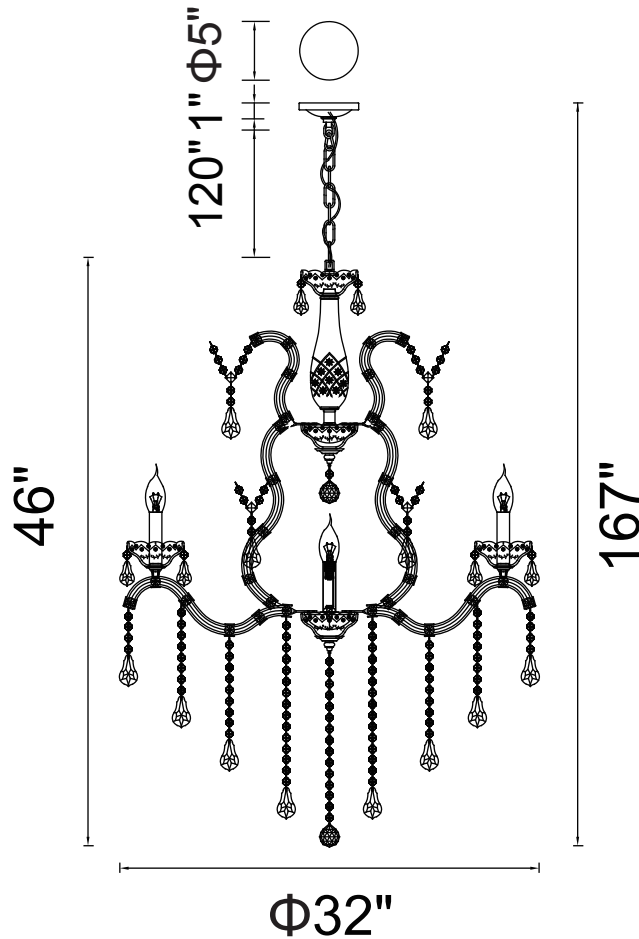

# CWI LIGHTING

BRIGHTER LIVING. SIMPLIFIED.

PROJECT: \_\_\_\_\_

FIXTURE TYPE: \_\_\_\_\_

LOCATION: \_\_\_\_\_

CONTACT/PHONE: \_\_\_\_\_

Item	8398P32C-9
Collection	ABBY
Finish	Chrome
Glass	-----
Crystal	Smoke
Input	120V AC,60HZ,AC

Shade	-----
Length/Dia.	32"
Width/Ext.	-----
Height	60"
Maximum	167"
Lumens	-----

Light Source	E12
Bulb Info.	9×60W
Included	-----
Dimmable	No
Color	-----
Weight	