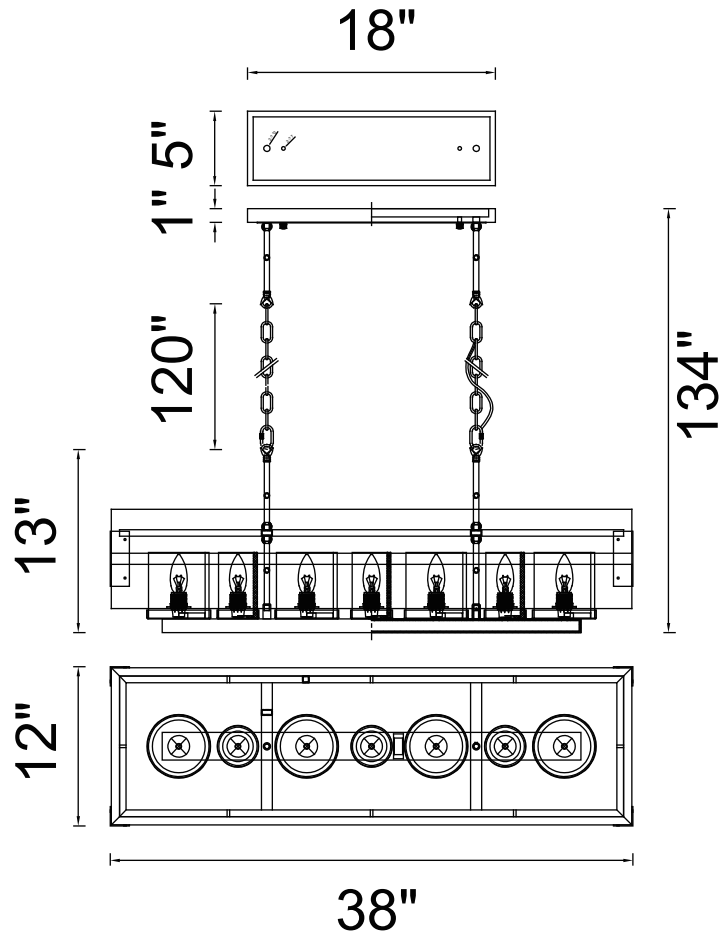

CWI LIGHTING

BRIGHTER LIVING. SIMPLIFIED.

PROJECT: _____

FIXTURE TYPE: _____

LOCATION: _____

CONTACT/PHONE: _____

Item	9924P38-7-S-101
Collection	VERDA
Finish	Black
Glass	-----
Crystal	-----
Input	120V AC,60HZ,AC

Shade	-----
Length/Dia.	38"
Width/Ext.	12"
Height	13"
Maximum	134"
Lumens	-----

Light Source	E12
Bulb Info.	7×60W
Included	-----
Dimmable	No
Color	-----
Weight	