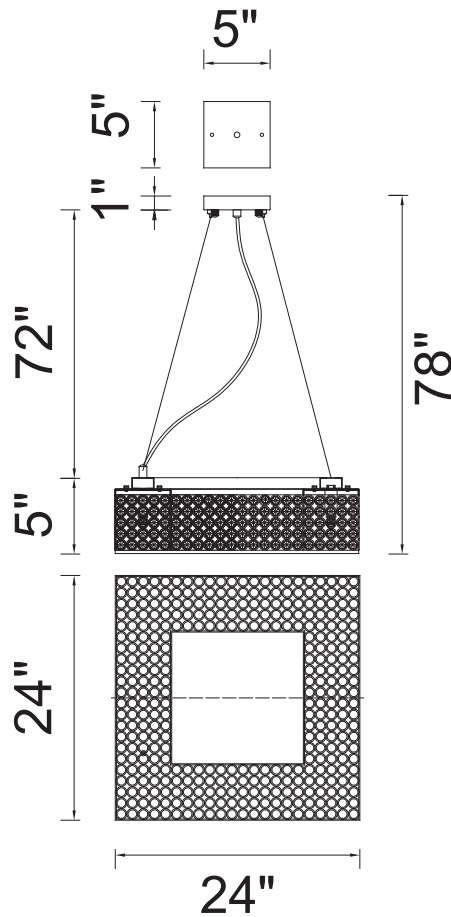

CWI LIGHTING

BRIGHTER LIVING. SIMPLIFIED.

PROJECT: _____

FIXTURE TYPE: _____

LOCATION: _____

CONTACT/PHONE: _____

Item	QS8391P24C-S
Collection	DANNIE
Finish	Chrome
Glass	-----
Crystal	Clear
Input	120V AC,60HZ,AC

Shade	-----
Length/Dia.	24"
Width/Ext.	24"
Height	5"
Maximum	78"
Lumens	-----

Light Source	G9
Bulb Info.	10×40W
Included	-----
Dimmable	No
Color	-----
Weight	