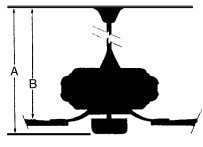

Image File Name: F569-BS/DW.jpg

MEASUREMENTS

Blade Finish:				Reversible Blades:	No
Blade Material:	Plywood Construction			Slope:	No
Blade Sweep:	No. of Blades:	Blade Pitch:	Hanging Weight:		
52"	5	14	23.59		
Downrod 1:	Downrod 1 Outside Dia:	Downrod 2:	Downrod 2 Outside Dia:		
6	0.75				
Ceiling to Lowest Point: (Dim A)	Ceiling to Blade (Dim B)	Lead Wire:	Motor Size:		
16.75	12.25	80	188 X 15mm		